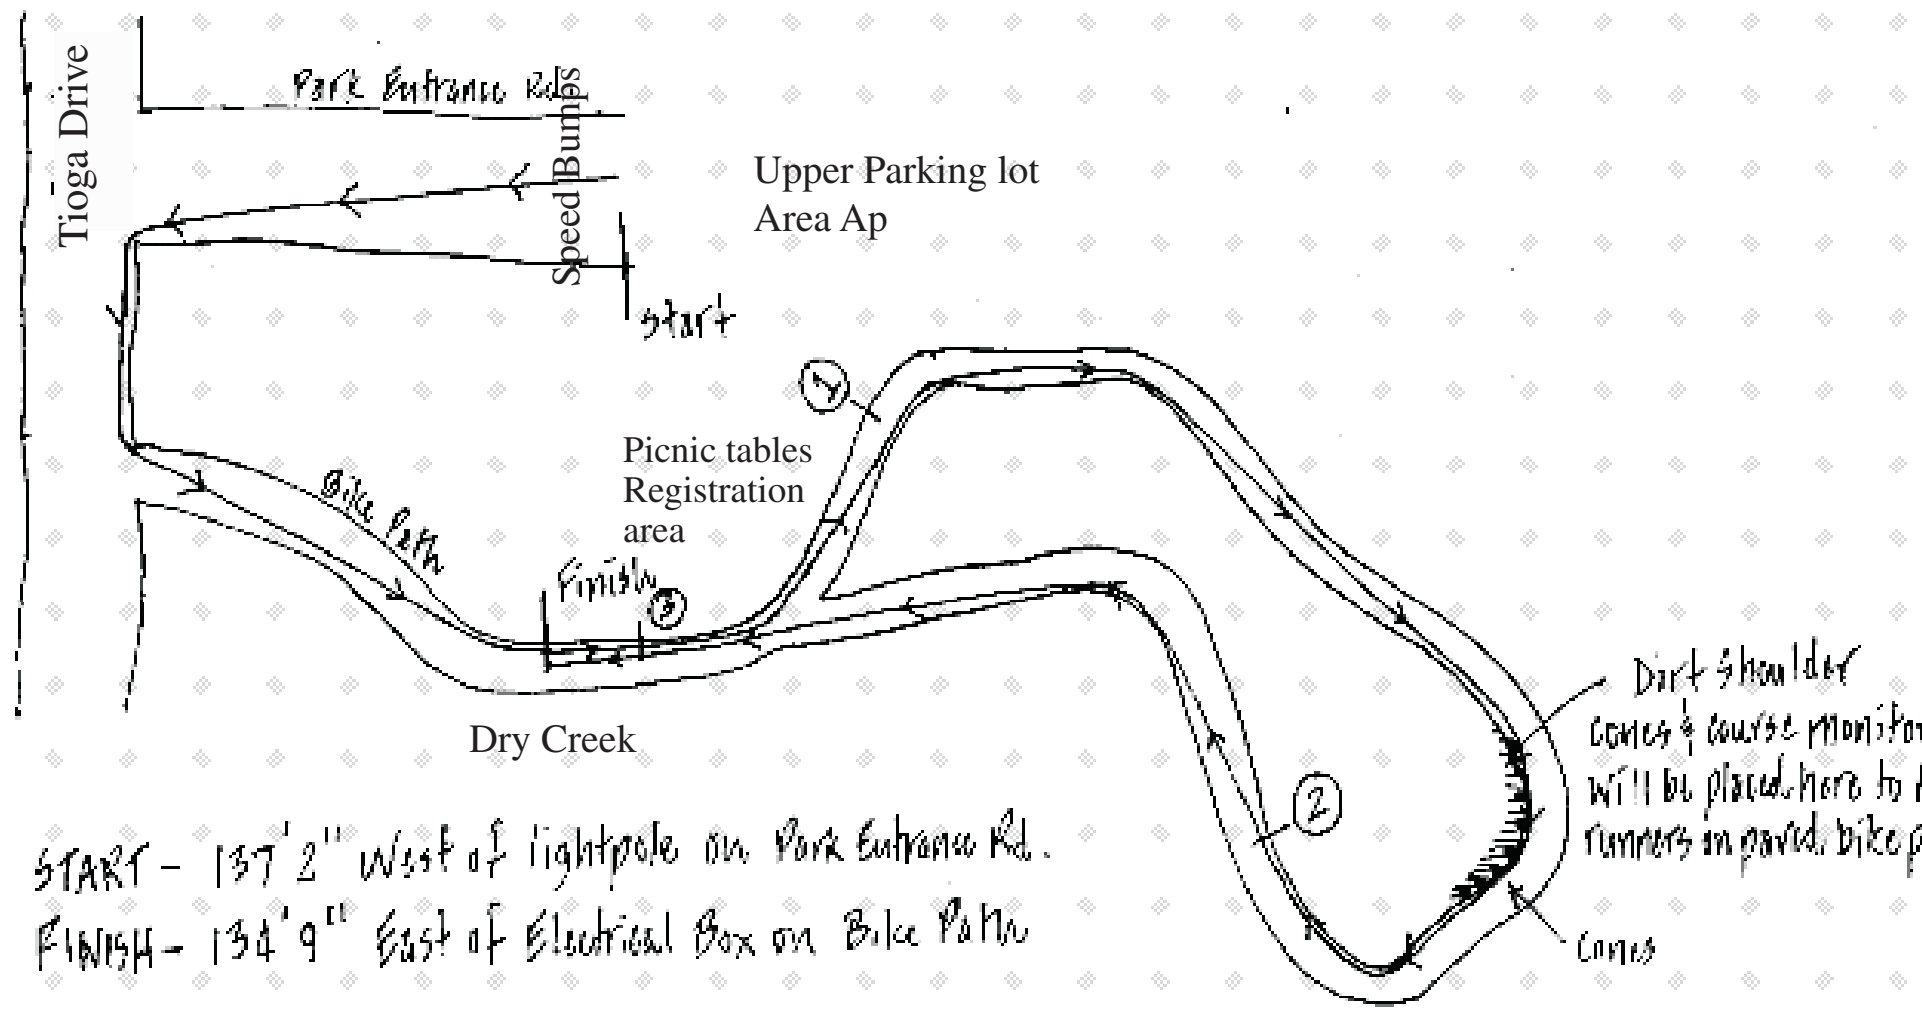

Modesto Classic 5K  
Modesto, CA

Airport  
Certification CA04019RS

START - 137' 2" West of lightpole on Park Entrance Rd.  
FINISH - 134' 9" East of Electrical Box on Bike Path

Measured by Rich Hanna, Sacramento, CA  
April 13, 2004